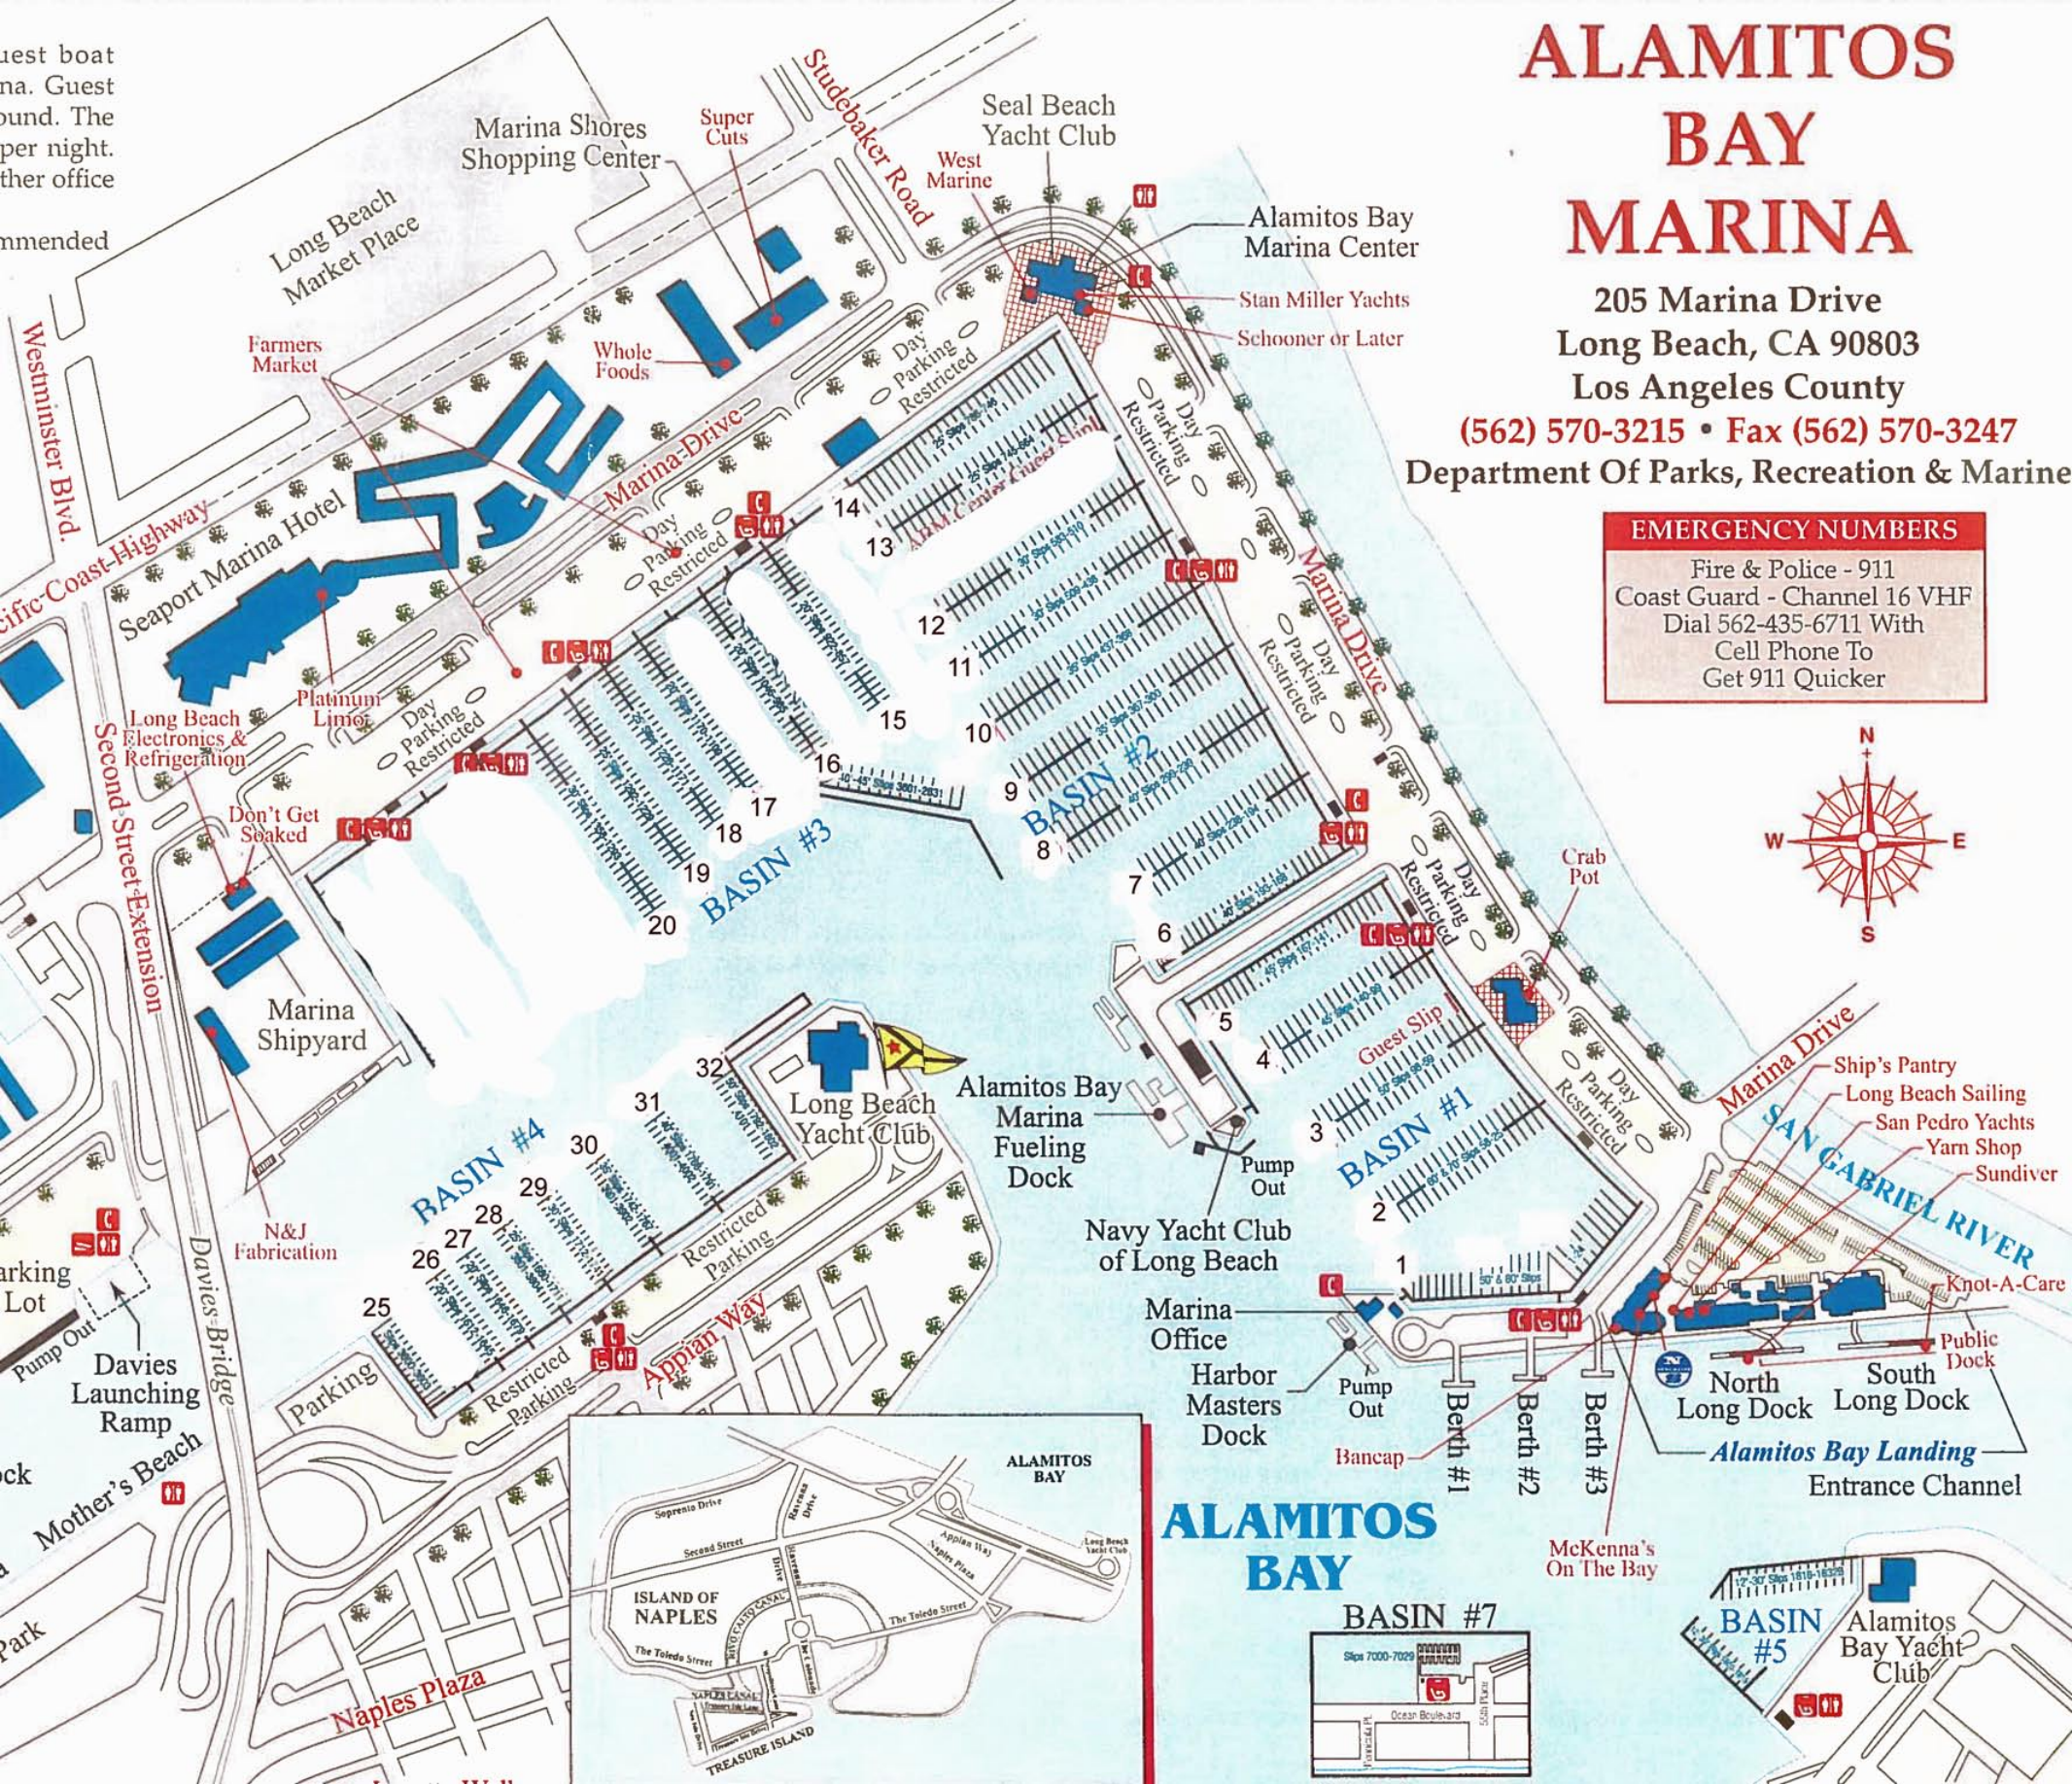

ALAMITOS BAY MARINA

205 Marina Drive
Long Beach, CA 90803
Los Angeles County

(562) 570-3215 • Fax (562) 570-3247

Department Of Parks, Recreation & Marine

EMERGENCY NUMBERS

Fire & Police - 911
Coast Guard - Channel 16 VHF
Dial 562-435-6711 With
Cell Phone To
Get 911 Quicker

ALAMITOS BAY